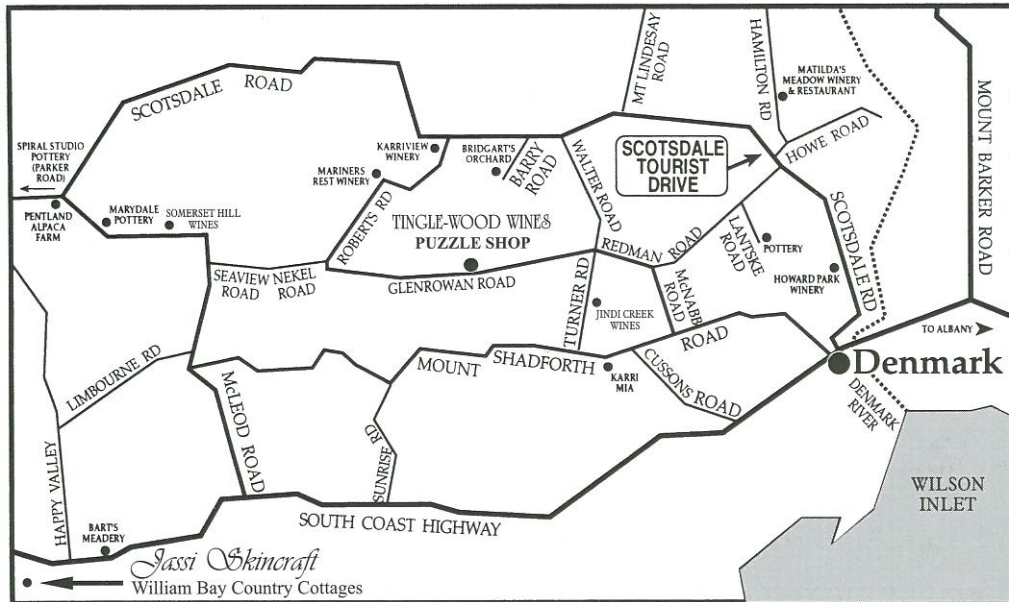

Jassi Skincraft

at

William Bay Country Cottages

Denmark Western Australia

Open Monday-Friday 9am-4pm

- We have an extensive range of handcrafted sheepskin products including boots, slippers, hats and a variety of other sheepskin items
- We specialise in Dinkum Aussie toy animals
- Enjoy the luxury of your own private stone cottage set amongst a secluded peppermint and Karri forest on 330 acres

**RMB 1070 South Coast Highway Denmark
Phone/Fax: (08) 9840 9221**

Jassi Skincraft

at William Bay Country Cottages

15 minutes drive from
Denmark on the South
Coast Highway

**Open Monday - Friday
9am-4pm**